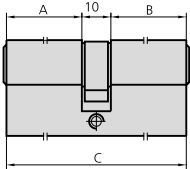

CILINDRO EUROPERFIL NORMAL LEVA CORTA

SERIE 5990

CARACTERÍSTICAS

- Cuerpo de latón
- Rotores de latón
- Leva corta de 13,25 mm
- 5 pitones
- 3 llaves

ACCESORIOS OPCIONALES

DESCRIPCIÓN

REF.

MEDIDAS

ACABADOS

UDS

A B C

• Cilindro doble

| | | | | | |
|-------------|----|----|-----|----|---|
| 5990/2525/3 | 26 | 26 | 62 | LP | 1 |
| 5990/2525/4 | 26 | 26 | 62 | LN | 1 |
| 5990/2530/3 | 26 | 31 | 67 | LP | 1 |
| 5990/2530/4 | 26 | 31 | 67 | LN | 1 |
| 5990/2535/3 | 26 | 36 | 72 | LP | 1 |
| 5990/2535/4 | 26 | 36 | 72 | LN | 1 |
| 5990/3030/3 | 31 | 31 | 72 | LP | 1 |
| 5990/3030/4 | 31 | 31 | 72 | LN | 1 |
| 5990/2540/3 | 26 | 41 | 77 | LP | 1 |
| 5990/2540/4 | 26 | 41 | 77 | LN | 1 |
| 5990/3035/3 | 31 | 36 | 77 | LP | 1 |
| 5990/3035/4 | 31 | 36 | 77 | LN | 1 |
| 5990/2545/3 | 26 | 46 | 82 | LP | 1 |
| 5990/2545/4 | 26 | 46 | 82 | LN | 1 |
| 5990/3040/3 | 31 | 41 | 82 | LP | 1 |
| 5990/3040/4 | 31 | 41 | 82 | LN | 1 |
| 5990/3535/3 | 36 | 36 | 82 | LP | 1 |
| 5990/3535/4 | 36 | 36 | 82 | LN | 1 |
| 5990/2550/3 | 26 | 51 | 87 | LP | 1 |
| 5990/2550/4 | 26 | 51 | 87 | LN | 1 |
| 5990/3540/3 | 36 | 41 | 87 | LP | 1 |
| 5990/3540/4 | 36 | 41 | 87 | LN | 1 |
| 5990/3045/3 | 31 | 46 | 87 | LP | 1 |
| 5990/3045/4 | 31 | 46 | 87 | LN | 1 |
| 5990/2555/3 | 26 | 56 | 92 | LP | 1 |
| 5990/2555/4 | 26 | 56 | 92 | LN | 1 |
| 5990/3050/3 | 31 | 51 | 92 | LP | 1 |
| 5990/3050/4 | 31 | 51 | 92 | LN | 1 |
| 5990/3545/3 | 36 | 46 | 92 | LP | 1 |
| 5990/3545/4 | 36 | 46 | 92 | LN | 1 |
| 5990/4040/3 | 41 | 41 | 92 | LP | 1 |
| 5990/4040/4 | 41 | 41 | 92 | LN | 1 |
| 5990/2560/3 | 26 | 61 | 97 | LP | 1 |
| 5990/2560/4 | 26 | 61 | 97 | LN | 1 |
| 5990/3055/3 | 31 | 56 | 97 | LP | 1 |
| 5990/3055/4 | 31 | 56 | 97 | LN | 1 |
| 5990/2565/3 | 26 | 66 | 102 | LP | 1 |
| 5990/2565/4 | 26 | 66 | 102 | LN | 1 |