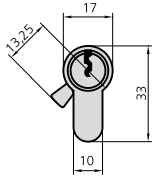

CILINDRO EUROPERFIL NORMAL LEVA CORTA

SERIE 5990

CARACTERÍSTICAS

- Cuerpo de latón
- Rotores de latón
- Leva corta de 13,25 mm
- 5 pitones
- 3 llaves

ACCESORIOS OPCIONALES

DESCRIPCIÓN

REF.

MEDIDAS

ACABADOS

UDS

A B C

• Cilindro doble

| | | | | | |
|-------------|----|----|-----|----|---|
| 5990/2525/3 | 26 | 26 | 62 | LP | 1 |
| 5990/2525/4 | 26 | 26 | 62 | LN | 1 |
| 5990/2530/3 | 26 | 31 | 67 | LP | 1 |
| 5990/2530/4 | 26 | 31 | 67 | LN | 1 |
| 5990/2535/3 | 26 | 36 | 72 | LP | 1 |
| 5990/2535/4 | 26 | 36 | 72 | LN | 1 |
| 5990/3030/3 | 31 | 31 | 72 | LP | 1 |
| 5990/3030/4 | 31 | 31 | 72 | LN | 1 |
| 5990/2540/3 | 26 | 41 | 77 | LP | 1 |
| 5990/2540/4 | 26 | 41 | 77 | LN | 1 |
| 5990/3035/3 | 31 | 36 | 77 | LP | 1 |
| 5990/3035/4 | 31 | 36 | 77 | LN | 1 |
| 5990/2545/3 | 26 | 46 | 82 | LP | 1 |
| 5990/2545/4 | 26 | 46 | 82 | LN | 1 |
| 5990/3040/3 | 31 | 41 | 82 | LP | 1 |
| 5990/3040/4 | 31 | 41 | 82 | LN | 1 |
| 5990/3535/3 | 36 | 36 | 82 | LP | 1 |
| 5990/3535/4 | 36 | 36 | 82 | LN | 1 |
| 5990/2550/3 | 26 | 51 | 87 | LP | 1 |
| 5990/2550/4 | 26 | 51 | 87 | LN | 1 |
| 5990/3540/3 | 36 | 41 | 87 | LP | 1 |
| 5990/3540/4 | 36 | 41 | 87 | LN | 1 |
| 5990/3045/3 | 31 | 46 | 87 | LP | 1 |
| 5990/3045/4 | 31 | 46 | 87 | LN | 1 |
| 5990/2555/3 | 26 | 56 | 92 | LP | 1 |
| 5990/2555/4 | 26 | 56 | 92 | LN | 1 |
| 5990/3050/3 | 31 | 51 | 92 | LP | 1 |
| 5990/3050/4 | 31 | 51 | 92 | LN | 1 |
| 5990/3545/3 | 36 | 46 | 92 | LP | 1 |
| 5990/3545/4 | 36 | 46 | 92 | LN | 1 |
| 5990/4040/3 | 41 | 41 | 92 | LP | 1 |
| 5990/4040/4 | 41 | 41 | 92 | LN | 1 |
| 5990/2560/3 | 26 | 61 | 97 | LP | 1 |
| 5990/2560/4 | 26 | 61 | 97 | LN | 1 |
| 5990/3055/3 | 31 | 56 | 97 | LP | 1 |
| 5990/3055/4 | 31 | 56 | 97 | LN | 1 |
| 5990/2565/3 | 26 | 66 | 102 | LP | 1 |
| 5990/2565/4 | 26 | 66 | 102 | LN | 1 |